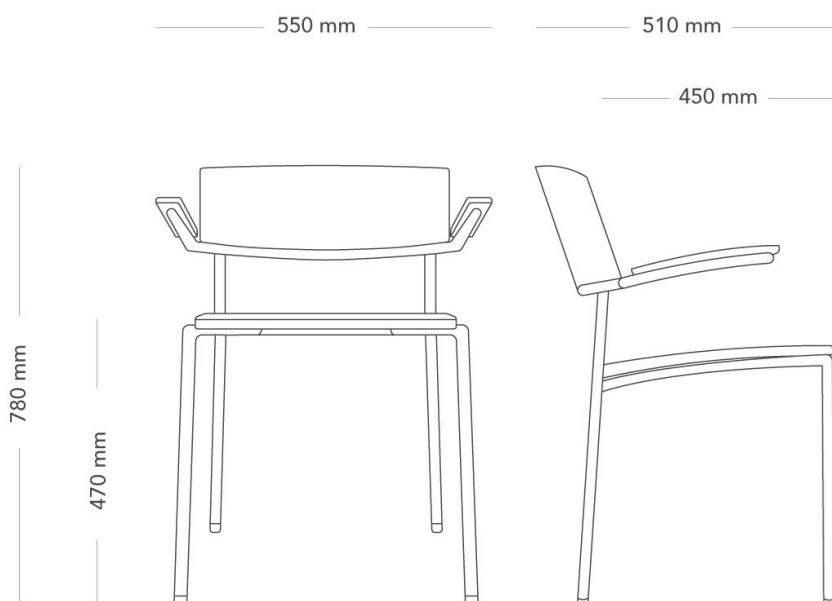

| | | |
|------------|---|--|
| MODEL | Chair with metal legs | |
| VARIANTS | – Without armrests – Wooden back | – With armrests – Fully upholstered back |
| DETAILS | – Upholstered seat or upholstered seat and backrest. HR upholstered. Wooden parts in natural birch Chair and armchair. Metal frame, Ø 16 mm. Black structure (24), silver (62) or white (Z4). Linkable. Stackable, max 10 chairs. Can be hung on table top Avec. Accessories: Felt pads, the chairs can be linked using a connector bracket, writing tablet. Guarantee: 5 years liability for defects resulting from faulty design, materials or workmanship. Designs manufactured in accordance with the Nordic Ecolabel criteria available | |
| DIMENSIONS | Height: 780 mm Depth: 510 mm Sit depth: 450 mm | Width: 470 - 480 mm Seat height: 470 mm Maximum load: 110 kg |
| WEIGHT | 6.5 kg | |
| TESTED | EN 13761, ENV 12520, EN 1022, EN 1728, EN 597-1. | |
| WARRANTY | 5 years | |

| | | |
|------------|---|---|
| MODEL | Chair with metal legs | |
| VARIANTS | – Without armrests – Wooden back | – With armrests – Fully upholstered back |
| DETAILS | <p>– Upholstered seat or upholstered seat and backrest. HR upholstered. Wooden parts in natural birch Chair and armchair. Metal frame, Ø 16 mm. Black structure (24), silver (62) or white (Z4). Linkable. Stackable, max 10 chairs. Can be hung on table top Avec. Accessories: Felt pads, the chairs can be linked using a connector bracket, writing tablet. Guarantee: 5 years liability for defects resulting from faulty design, materials or workmanship. Designs manufactured in accordance with the Nordic Ecolabel criteria available</p> | |
| DIMENSIONS | Height: 780 mm Depth: 510 mm Sit depth: 450 mm | Width: 550 mm Seat height: 470 mm |
| WEIGHT | 6.5 kg | |
| TESTED | EN 13761, ENV 12520, EN 1022, EN 1728, EN 597-1. | |
| WARRANTY | 5 years | |