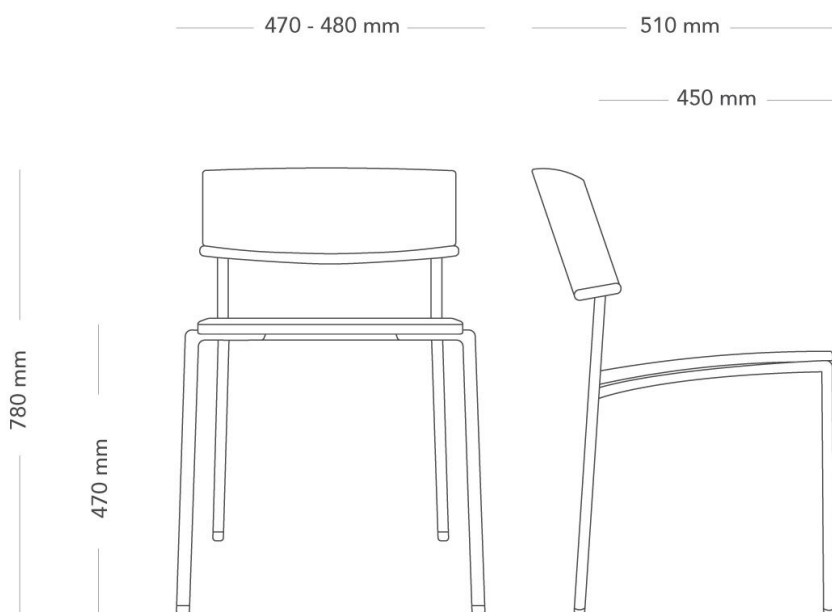

| | | |
|------------|---|--|
| MODEL | Chair with metal legs | |
| VARIANTS | – Without armrests – Wooden back | – With armrests – Fully upholstered back |
| DETAILS | – Upholstered seat or upholstered seat and backrest. HR upholstered. Wooden parts in natural birch Chair and armchair. Metal frame, Ø 16 mm. Black structure (24), silver (62) or white (Z4). Linkable. Stackable, max 10 chairs. Can be hung on table top Avec. Accessories: Felt pads, the chairs can be linked using a connector bracket, writing tablet. Guarantee: 5 years liability for defects resulting from faulty design, materials or workmanship. Designs manufactured in accordance with the Nordic Ecolabel criteria available | |
| DIMENSIONS | Height: 780 mm Depth: 510 mm Sit depth: 450 mm | Width: 470 - 480 mm Seat height: 470 mm Maximum load: 110 kg |
| WEIGHT | 6.5 kg | |
| TESTED | EN 13761, ENV 12520, EN 1022, EN 1728, EN 597-1. | |
| WARRANTY | 5 years | |

| | | |
|------------|---|---|
| MODEL | Chair with metal legs | |
| VARIANTS | – Without armrests – Wooden back | – With armrests – Fully upholstered back |
| DETAILS | <p>– Upholstered seat or upholstered seat and backrest. HR upholstered. Wooden parts in natural birch Chair and armchair. Metal frame, Ø 16 mm. Black structure (24), silver (62) or white (Z4). Linkable. Stackable, max 10 chairs. Can be hung on table top Avec. Accessories: Felt pads, the chairs can be linked using a connector bracket, writing tablet. Guarantee: 5 years liability for defects resulting from faulty design, materials or workmanship. Designs manufactured in accordance with the Nordic Ecolabel criteria available</p> | |
| DIMENSIONS | Height: 780 mm Depth: 510 mm Sit depth: 450 mm | Width: 550 mm Seat height: 470 mm |
| WEIGHT | 6.5 kg | |
| TESTED | EN 13761, ENV 12520, EN 1022, EN 1728, EN 597-1. | |
| WARRANTY | 5 years | |