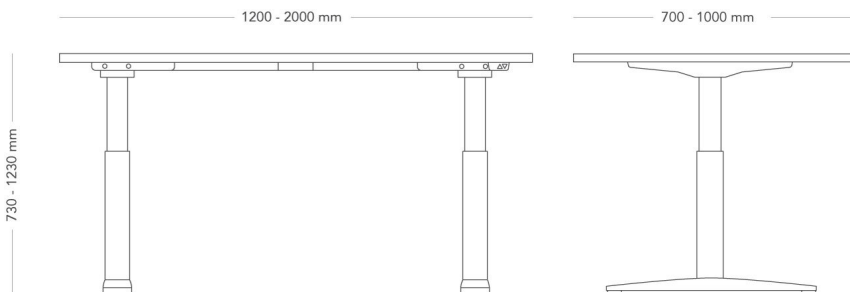

Rise

FRAME SIT/STAND, MOTOR OPERATED

Rise is a height-adjustable desk that does not compromise on performance, functionality or quality. Rise is available in a quick-assembly design, which is faster and easier to assemble than a majority of desk frames on the market, with an assembly time of only about 7 minutes. Rise can be assembled and disassembled without reducing strength or stability.

Stroke 500 mm. Height includes top 22 mm.

MODEL	Desk frame, sit/stand	
VARIANTS	<ul style="list-style-type: none"> – Stroke 500 mm – Stroke 650 mm 	
ACCESSORIES	<ul style="list-style-type: none"> – Power and cable management – Accessories for table screens – Table screen – Standing mat 	
DETAILS	– Möbelfakta: Certified in stroke 650 mm.	
CONSTRUCTION	Motorized, powder-coated, metal stand with square legs and T-foot. The thick part of the leg is turned downwards, toward the foot. Adjustable rims. Anti-collision protection. Tabletop with straight edge, 22 mm core in wood fiber material and surface coating 0.2-2 mm depending on material choice.	
DIMENSIONS	Height: 730 - 1230 mm Width: 700 - 1000 mm Stroke: 500 mm	Length: 1200 - 2000 mm Guarantee: 5
TESTED	EN 527-1-2, EN 1730	
WARRANTY	5 years	

Stroke 650 mm, height includes 22 mm table top.

MODEL Desk frame, sit/stand

VARIANTS
 – Stroke 500 mm
 – Stroke 650 mm

ACCESSORIES
 – Power and cable management
 – Accessories for table screens
 – Table screen
 – Standing mat

DIMENSIONS
 Height: 650 - 1300 mm Length: 1200 - 2000 mm
 Width: 700 - 1000 mm Guarantee: 5
 Stroke: 650 mm

TESTED EN 527-1-2, EN 1730

WARRANTY 5 years