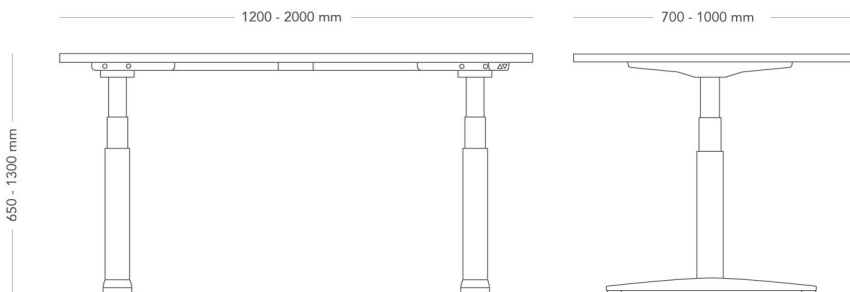

Stroke 500 mm. Height includes top 22 mm.

MODEL	Desk frame, sit/stand	
VARIANTS	<ul style="list-style-type: none"> – Stroke 500 mm – Stroke 650 mm 	
ACCESSORIES	<ul style="list-style-type: none"> – Power and cable management – Accessories for table screens – Table screen – Standing mat 	
DETAILS	– Möbelfakta: Certified in stroke 650 mm.	
CONSTRUCTION	Motorized, powder-coated, metal stand with square legs and T-foot. The thick part of the leg is turned downwards, toward the foot. Adjustable rims. Anti-collision protection. Tabletop with straight edge, 22 mm core in wood fiber material and surface coating 0.2-2 mm depending on material choice.	
DIMENSIONS	Height: 730 - 1230 mm Width: 700 - 1000 mm Stroke: 500 mm	Length: 1200 - 2000 mm Guarantee: 5
TESTED	EN 527-1-2, EN 1730	
WARRANTY	5 years	

Rise

FRAME SIT/STAND, MOTOR OPERATED

Rise is a height-adjustable desk that does not compromise on performance, functionality or quality. Rise is available in a quick-assembly design, which is faster and easier to assemble than a majority of desk frames on the market, with an assembly time of only about 7 minutes. Rise can be assembled and disassembled without reducing strength or stability.

Stroke 650 mm, height includes 22 mm table top.

MODEL Desk frame, sit/stand

VARIANTS
 – Stroke 500 mm
 – Stroke 650 mm

ACCESSORIES
 – Power and cable management
 – Accessories for table screens
 – Table screen
 – Standing mat

DIMENSIONS
 Height: 650 - 1300 mm Length: 1200 - 2000 mm
 Width: 700 - 1000 mm Guarantee: 5
 Stroke: 650 mm

TESTED EN 527-1-2, EN 1730

WARRANTY 5 years