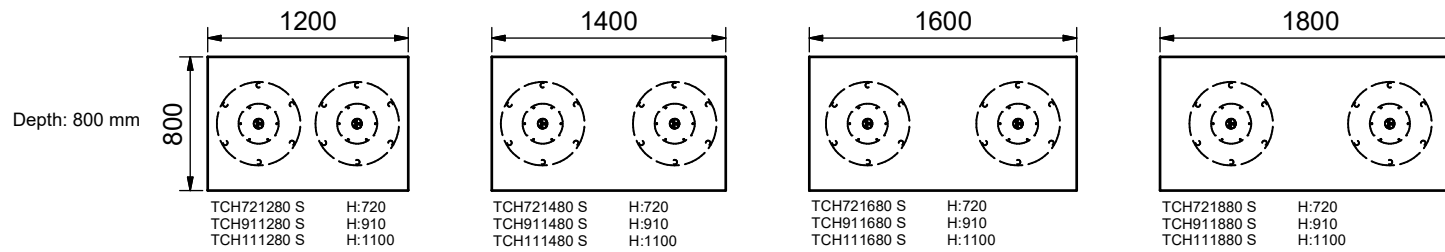

Height 720, 910, 1100 mm

EFG Chat Table - 2 Pillar stand

Straight or Bevelled Edge profile

S = Straight edge

H = Bevelled edge

Table tops D:900 and D:1200 with
Straight and Bevelled Edge as standard.

Height 720, 910, 1100 mm

Height 720, 910, 1100 mm - Depth 900 mm

Height 720 mm - Depth 1200 mm

e|F|G

www.efg.se