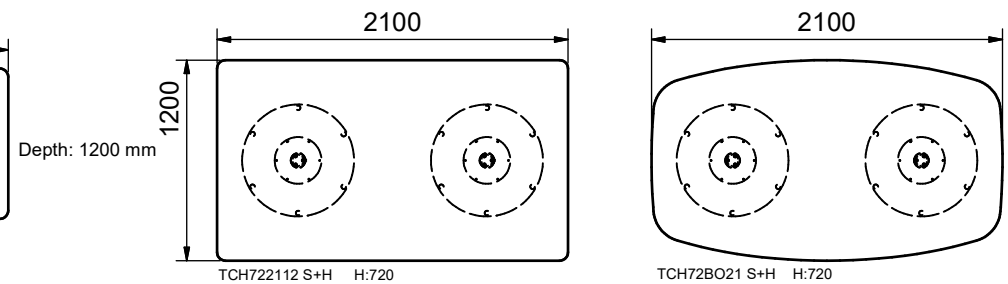

Height 720, 910, 1100 mm

EFG Chat Table - 2 Pillar stand

Straight or Bevelled Edge profile

S = Straight edge

H = Bevelled edge

Table tops D:900 and D:1200 with
Straight and Bevelled Edge as standard.

Height 720, 910, 1100 mm

Height 720, 910, 1100 mm - Depth 900 mm

Height 720 mm - Depth 1200 mm

e|F|G

www.efg.se