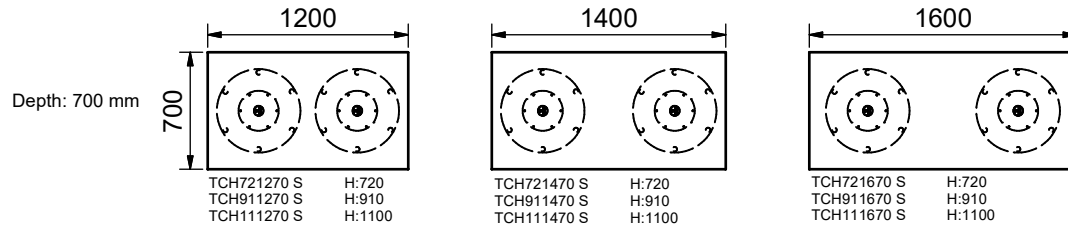

Height 720, 910, 1100 mm

EFG Chat Table - 2 Pillar stand

Straight or Bevelled Edge profile

S = Straight edge

H = Bevelled edge

Table tops D:900 and D:1200 with
Straight and Bevelled Edge as standard.

Height 720, 910, 1100 mm

Height 720, 910, 1100 mm - Depth 900 mm

Height 720 mm - Depth 1200 mm

e|F|G

www.efg.se