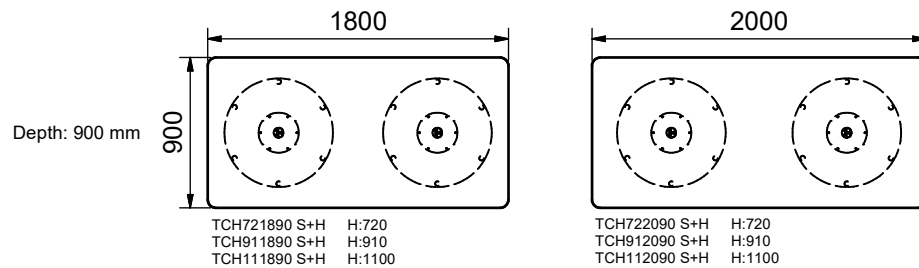

Height 720, 910, 1100 mm

EFG Chat Table - 2 Pillar stand

Straight or Bevelled Edge profile

S = Straight edge

H = Bevelled edge

Table tops D:900 and D:1200 with
Straight and Bevelled Edge as standard.

Height 720, 910, 1100 mm

Height 720, 910, 1100 mm - Depth 900 mm

Height 720 mm - Depth 1200 mm

e|F|G

www.efg.se