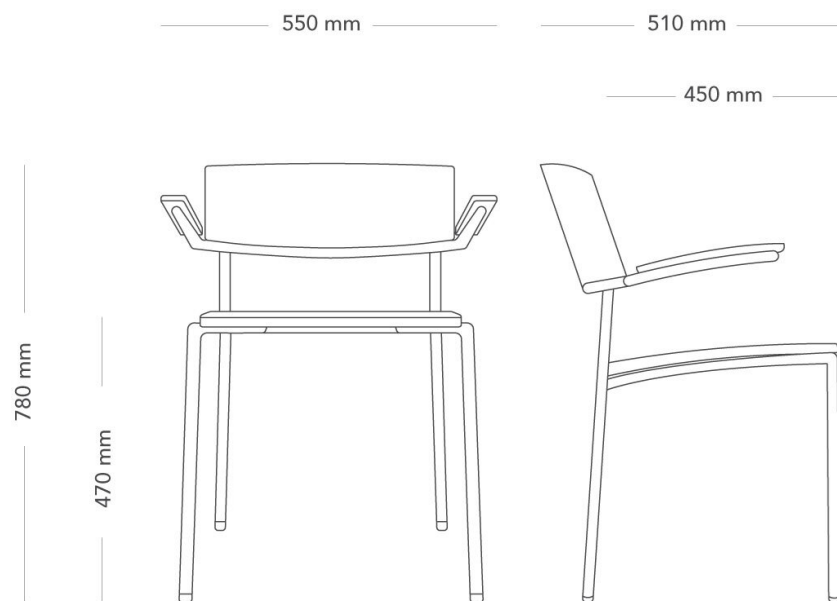

Offy

METAL LEGS

Offy is an award winning and well-priced multifunctional chair designed by Bror Boije. This chair is all-round and functions at different activities such as a café chair or for furnishing large areas with.

MODEL	Chair with metal legs	
VARIANTS	– Without armrests – Wooden back	– With armrests – Fully upholstered back
DETAILS	– Upholstered seat or upholstered seat and backrest. HR upholstered. – Wooden parts in natural birch – Chair and armchair. – Metal frame, Ø 16 mm. Black structure (24), silver (62) or white (Z4). – Linkable. Stackable, max 10 chairs. – Can be hung on table top Avec. – Accessories: Felt pads, the chairs can be linked using a connector bracket. – Guarantee: 5 years liability for defects resulting from faulty design, materials or workmanship. – Designs manufactured in accordance with the Nordic Ecolabel criteria available	
DIMENSIONS	Height: 780 mm Depth: 510 mm Sit depth: 450 mm	Width: 550 mm Seat height: 470 mm
WEIGHT	6.5 kg	
TESTED	EN 13761, ENV 12520, EN 1022, EN 1728, EN 597-1.	
WARRANTY	5 years