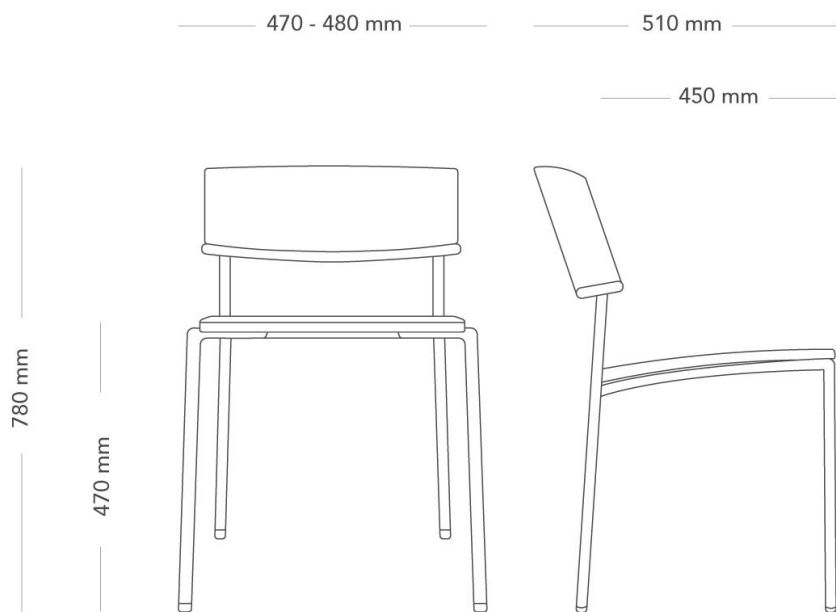

|            |   |  |
|------------|---|--|
| MODEL      | Chair with metal legs   |  |
| VARIANTS   | – Without armrests<br>– Wooden back   | – With armrests<br>– Fully upholstered back                        |
| DETAILS    | <p>– Upholstered seat or upholstered seat and backrest. HR upholstered.<br/>Wooden parts in natural birch<br/>Chair and armchair.<br/>Metal frame, Ø 16 mm. Black structure (24), silver (62) or white (Z4).<br/>Linkable. Stackable, max 10 chairs.<br/>Can be hung on table top Avec.<br/>Accessories: Felt pads, the chairs can be linked using a connector bracket.<br/>Guarantee: 5 years liability for defects resulting from faulty design, materials or workmanship.<br/>Designs manufactured in accordance with the Nordic Ecolabel criteria available</p> |  |
| DIMENSIONS | Height: 780 mm<br>Depth: 510 mm<br>Sit depth: 450 mm  | Width: 470 - 480 mm<br>Seat height: 470 mm<br>Maximum load: 110 kg |
| WEIGHT     | 6.5 kg  |  |
| TESTED     | EN 13761, ENV 12520, EN 1022, EN 1728, EN 597-1.  |  |
| WARRANTY   | 5 years   |  |